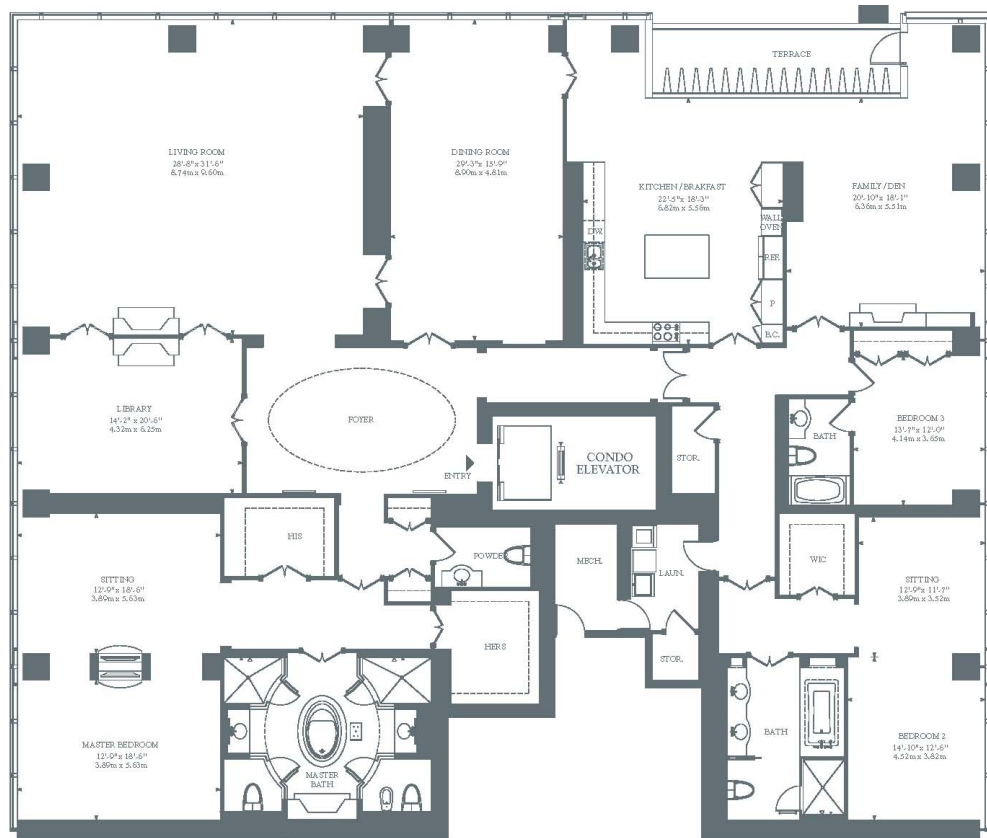

THE VALENCIA

6,005 SQ. FT. (558 M²)

UNIT - 04 / 3 BEDROOM

Prices and specifications subject to change without notice. E.& O.E. All renderings and images are artist's concept. All drawings and dimensions are approximate. Actual square footage may vary from the stated floor plan. Furniture not included.

FLOORS 40 TO 50
2ND FLOOR ILLUSTRATED

THE RESIDENCES®
AT THE RITZ-CARLTON, TORONTO